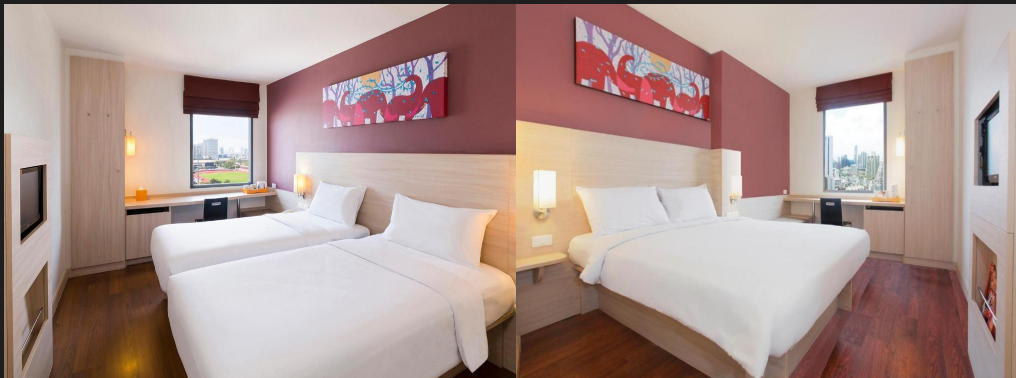

ibis Bangkok Siam (3 stars)

Location: MBK / Siam Square
BTS Skytrain: National Stadium Station

Individual Booking

Room: Standard Room (17 sq. m.)

Rate: Single/ Double or Twin THB 2,800.- per room per night

Remark: Allotment 5 rooms / cut-off 45 days before available date

Group Booking (10 rooms or more per night)

Room: Standard Room (17 sq. m.)

Rate: Single/ Double or Twin THB 2,800.- per room per night

Room rate inclusive of:

*Service charge 10% and government tax 7%

*Daily breakfast

*WIFI Internet

Reservation:

Ms. Gems Prempitiwatthana

Email: event3@streameventsasia.com

WhatsApp: +66 62 503 9025