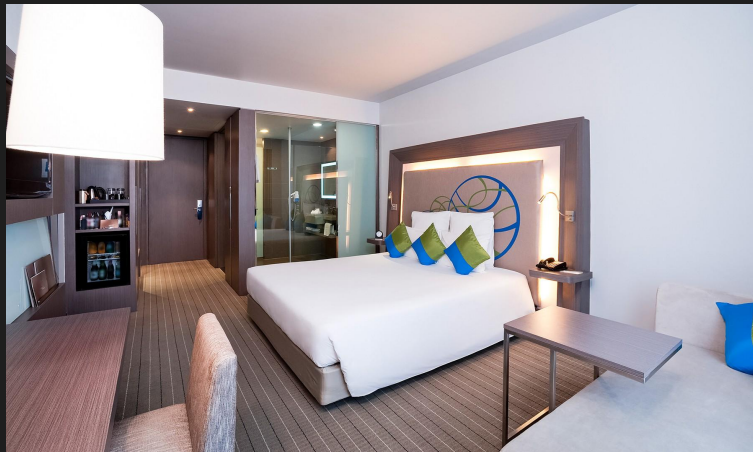

Novotel Bangkok Ploenchit Sukhumvit (4 stars)

Location: Ploenchit – Sukhumvit
BTS Skytrain: Ploenchit Station

Individual Room Rate

Room: Superior Room (28 sq. m.)
Rate: Single THB 4,100 per room per night
Double or Twin THB 4,300 per room per night

Group Room Rate (10 rooms or more per night)

Room: Superior Room (28 sq. m.)
Rate: Single THB 4,100 per room per night
Double or Twin THB 4,300 per room per night

Room rate inclusive of:

- *Service charge 10% and government tax 7%
- *Daily breakfast
- *WIFI Internet

Reservation:

Ms. Gems Prempitiwatthana
Email: event3@streameventsasia.com
WhatsApp: +66 62 503 9025