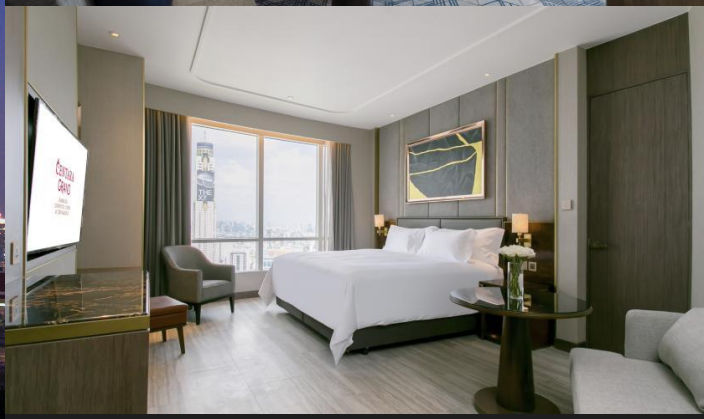

Centara Grand at CentralWorld (5 stars)

Location: Ratchaprasong
BTS Skytrain: Siam or Chidlom Station

Individual Booking

Room: Deluxe (36 sq. m.)
Rate: Single/Double or Twin **THB 6,800** per room per night

Room: Club Deluxe (39 sqm.)
Rate: Single / Double or Twin **THB 9,200** per room per night

Group Booking(10 rooms or more per night)

Room: Deluxe (36 sq. m.)
Rate: Single/ Double or Twin **THB 6,000** per room per night

Room: Club Deluxe (39 sqm.)
Rate: Single/ Double or Twin **THB 8,200** per room per night

Room rate inclusive of:

- *Service charge 10% and government tax 7%
- *Daily breakfast
- *WIFI Internet

Reservation:

Ms. Gems Prempitawatthana
Email: event3@streameventsasia.com
WhatsApp: +66 62 503 9025